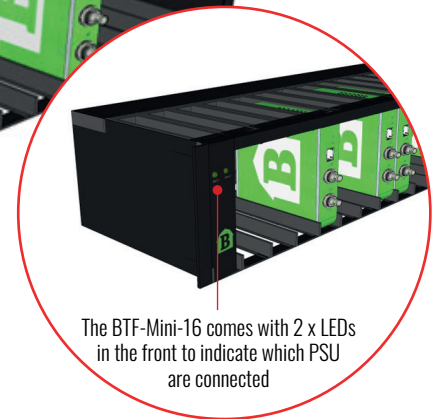

Product Data Sheet

BTF-Mini-16 2.5RU Frame for housing of up to 16 BarnMinis incl. PSU

Description

x

The BarnMinis are secured and released with thumb screws

The BTF-Mini-16 comes with 2 x LEDs in the front to indicate which PSU are connected

The BarnMini frame, BTFMini16, is a housing with space for up to 16 x BarnMini modules of any kind. The BarnMini frame uses the same PSU as the BarnOne family, BTF1 the The BTFMini16 comes with 2 x LEDs in the front to indicate which PSU are connected BTFMini16 XX.

Note that comes with one standard single PSU (redundant PSU is optional).

Product	SKU
BTF-MINI-16 2.5RU FRAME FOR HOUSING OF UP TO 16 BARNMINIS INCL. PSU.	RE-05-2516

Key Benefits

- 16 slots
- Any combination of BarnMinis
- Redundant power supply (optional)
- Secure locking