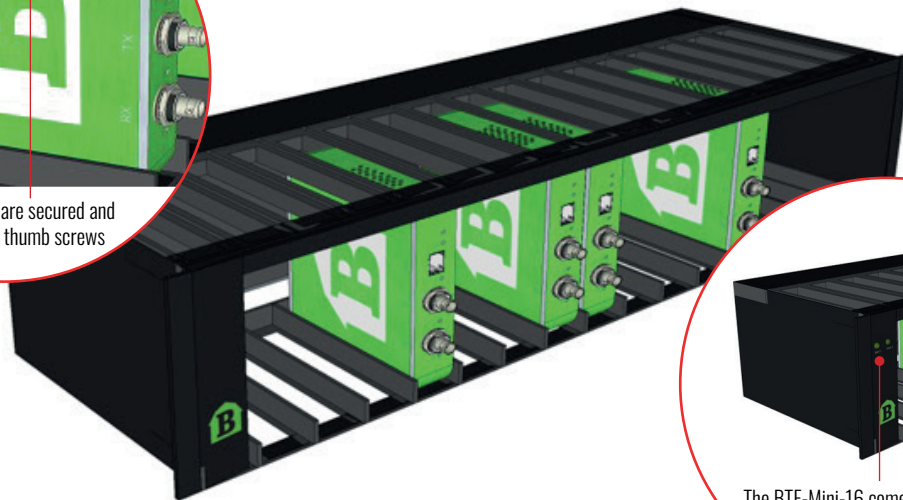

Product Data Sheet

BTF-Mini-16 2.5RU Frame for housing of up to 16 BarnMinis incl. PSU

Description

x

The BarnMinis are secured and released with thumb screws

The BTF-Mini-16 comes with 2 x LEDs in the front to indicate which PSU are connected

The BarnMini frame, BTFMini16, is a housing with space for up to 16 x BarnMini modules of any kind. The BarnMini frame uses the same PSU as the BarnOne family, BTF1 the The BTFMini16 comes with 2 x LEDs in the front to indicate which PSU are connected BTFMini16 XX.

Note that comes with one standard single PSU (redundant PSU is optional).

Product	SKU
BTF-MINI-16 2.5RU FRAME FOR HOUSING OF UP TO 16 BARNMINIS INCL. PSU.	RE-05-2516

Key Benefits

- 16 slots
- Any combination of BarnMinis
- Redundant power supply (optional)
- Secure locking