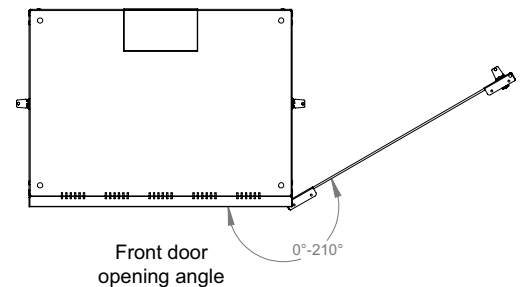

# Product Data Sheet

Landé® PROline 19" Wall Mount Cabinet  
W 600mm x D 450mm

Dimensions in width and height

Max / Min equipment mounting distance

Front door opening angle