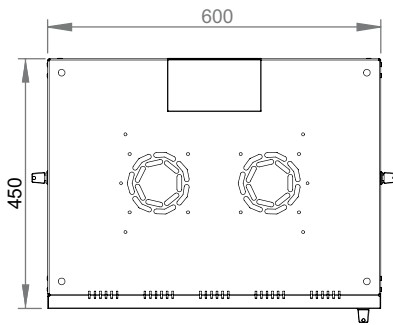

# Product Drawing

Lande® PROline 19" Wall Mount Cabinet  
W 600mm x D 450mm

Front view

Side view

Rear view

Top view

Bottom view

Exploded view

# Product Data Sheet

Landé® PROline 19" Wall Mount Cabinet  
W 600mm x D 450mm

Dimensions in width and height

Max / Min equipment mounting distance

Front door opening angle