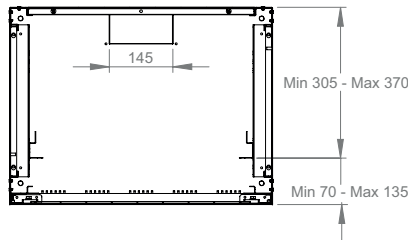

# Product Drawing

Lande® PROline 19" Wall Mount Cabinet  
W 600mm x D 450mm

Front view

Side view

Rear view

Top view

Bottom view

Exploded view

# Product Data Sheet

Landé® PROline 19" Wall Mount Cabinet  
W 600mm x D 450mm

Dimensions in width and height

Max / Min equipment mounting distance

Front door opening angle