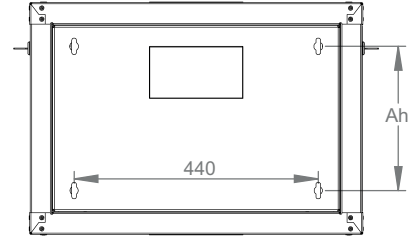

# Product Drawing

Lande® PROline 19" Wall Mount Cabinet  
W 600mm x D 450mm

Front view

Side view

Rear view

Top view

Bottom view

Exploded view

# Product Data Sheet

Landé® PROline 19" Wall Mount Cabinet  
W 600mm x D 450mm

Dimensions in width and height

Max / Min equipment mounting distance

Front door opening angle