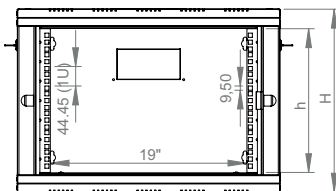

# Product Drawing

Lande® PROline 19" Wall Mount Cabinet  
W 600mm x D 450mm

Front view

Side view

Rear view

Top view

Bottom view

Exploded view

# Product Data Sheet

Landé® PROline 19" Wall Mount Cabinet  
W 600mm x D 450mm

Dimensions in width and height

Max / Min equipment mounting distance

Front door opening angle