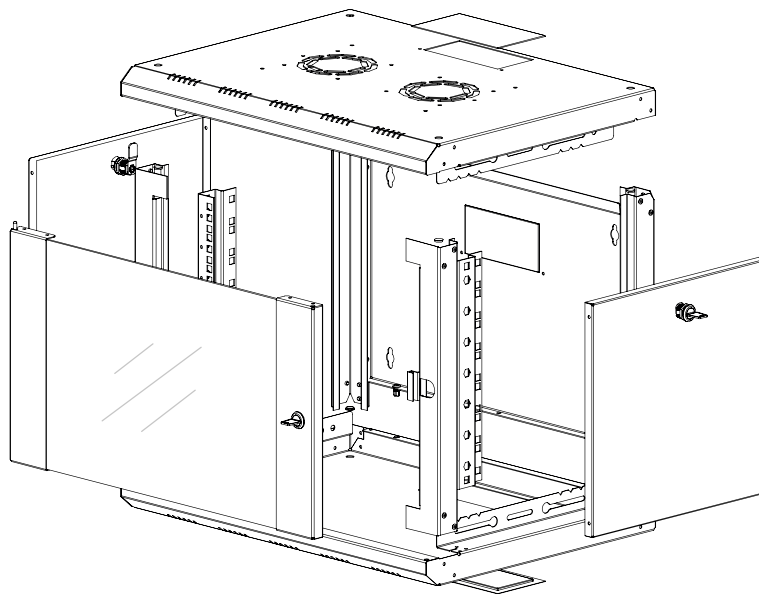

# Product Drawing

Lande® PROline 19" Wall Mount Cabinet  
W 600mm x D 450mm

Front view

Side view

Rear view

Top view

Bottom view

Exploded view

# Product Data Sheet

Landé® PROline 19" Wall Mount Cabinet  
W 600mm x D 450mm

Dimensions in width and height

Max / Min equipment mounting distance

Front door opening angle