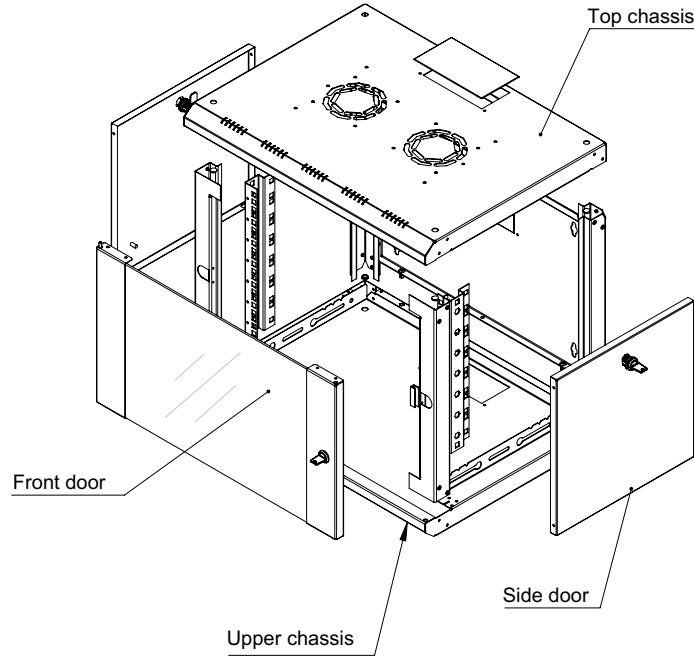

# Product Drawing

Lande® PROline 19" Wall Mount Cabinet  
W 600mm x D 450mm

Front view

Side view

Rear view

Top view

Bottom view

Exploded view

# Product Data Sheet

Landé® PROline 19" Wall Mount Cabinet  
W 600mm x D 450mm

Dimensions in width and height

Max / Min equipment mounting distance

Front door opening angle