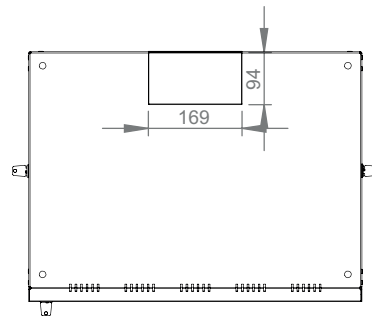

# Product Drawing

Lande® PROline 19" Wall Mount Cabinet  
W 600mm x D 450mm

Front view

Side view

Rear view

Top view

Bottom view

Exploded view

# Product Data Sheet

Landé® PROline 19" Wall Mount Cabinet  
W 600mm x D 450mm

Dimensions in width and height

Max / Min equipment mounting distance

Front door opening angle