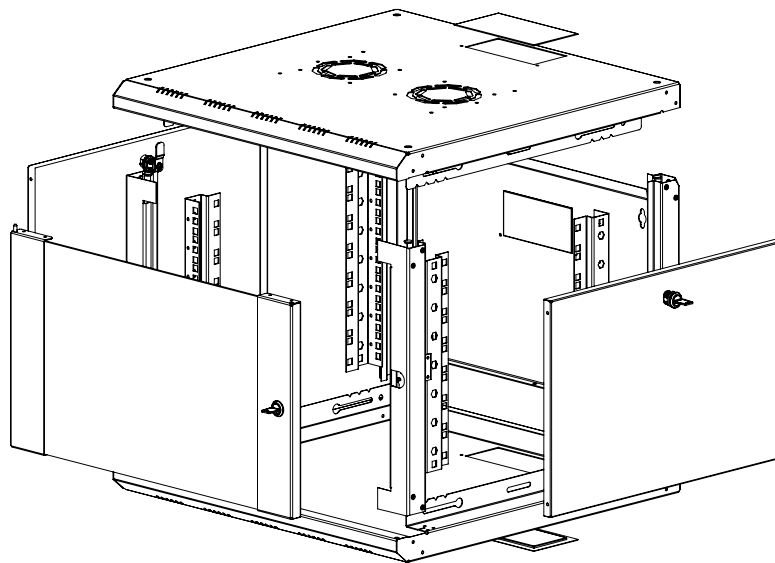

Product Drawing

Lande® PROline 19" Wall Mount Cabinet
W 600mm x D 600mm

Front view

Side view

Rear view

Top view

Bottom view

Exploded view

Product Data Sheet

Lande® PROline 19" Wall Mount Cabinet W 600mm x D 600mm

Dimensions in width and height

Max / Min equipment mounting distance

Front door opening angle