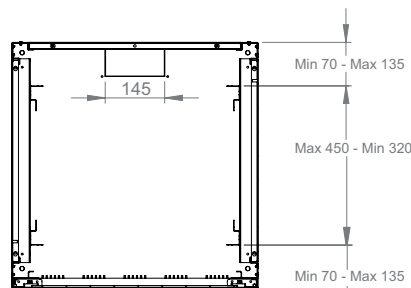

Product Drawing

Lande® PROline 19" Wall Mount Cabinet
W 600mm x D 600mm

Front view

Side view

Rear view

Top view

Bottom view

Exploded view

Product Data Sheet

Lande® PROline 19" Wall Mount Cabinet W 600mm x D 600mm

Dimensions in width and height

Max / Min equipment mounting distance

Front door opening angle