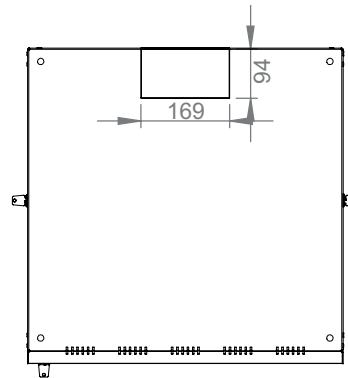

Product Drawing

Lande® PROline 19" Wall Mount Cabinet
W 600mm x D 600mm

Front view

Side view

Rear view

Top view

Bottom view

Exploded view

Product Data Sheet

Lande® PROline 19" Wall Mount Cabinet W 600mm x D 600mm

Dimensions in width and height

Max / Min equipment mounting distance

Front door opening angle