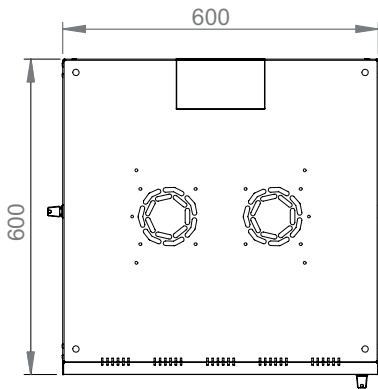

Product Drawing

Lande® PROline 19" Wall Mount Cabinet
W 600mm x D 600mm

Front view

Side view

Rear view

Top view

Bottom view

Exploded view

Product Data Sheet

Lande® PROline 19" Wall Mount Cabinet W 600mm x D 600mm

Dimensions in width and height

Max / Min equipment mounting distance

Front door opening angle