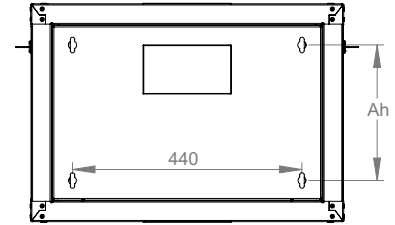

Product Drawing

Lande® PROline 19" Wall Mount Cabinet
W 600mm x D 600mm

Front view

Side view

Rear view

Top view

Bottom view

Exploded view

Product Data Sheet

Lande® PROline 19" Wall Mount Cabinet W 600mm x D 600mm

Dimensions in width and height

Max / Min equipment mounting distance

Front door opening angle