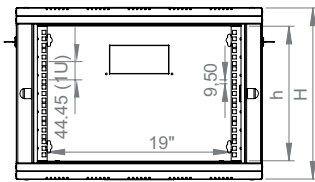

Product Drawing

Lande® PROline 19" Wall Mount Cabinet
W 600mm x D 600mm

Front view

Side view

Rear view

Top view

Bottom view

Exploded view

Product Data Sheet

Lande® PROline 19" Wall Mount Cabinet W 600mm x D 600mm

Dimensions in width and height

Max / Min equipment mounting distance

Front door opening angle