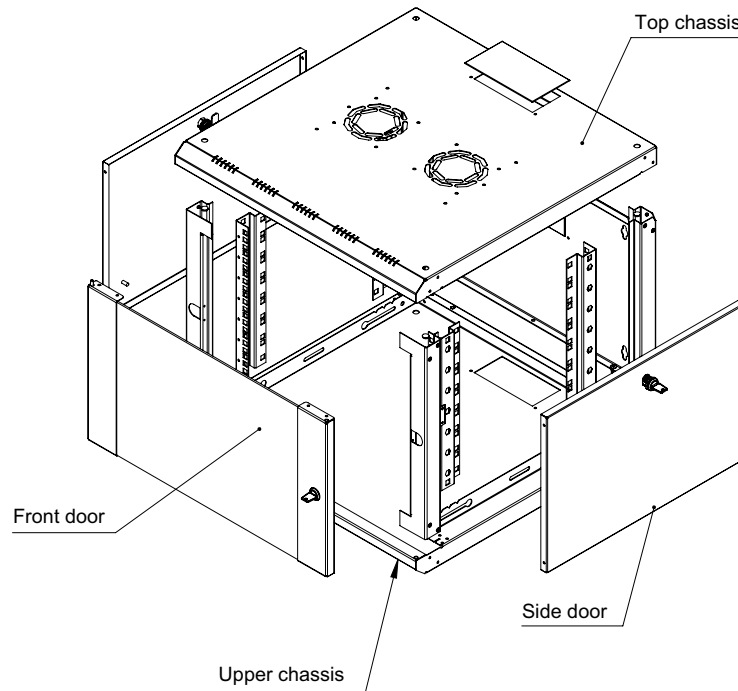

Product Drawing

Lande® PROline 19" Wall Mount Cabinet
W 600mm x D 600mm

Front view

Side view

Rear view

Top view

Bottom view

Exploded view

Product Data Sheet

Lande® PROline 19" Wall Mount Cabinet W 600mm x D 600mm

Dimensions in width and height

Max / Min equipment mounting distance

Front door opening angle