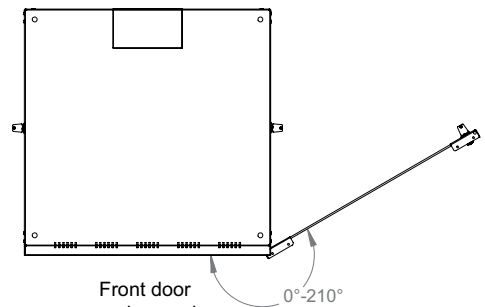

Product Data Sheet

Lande® PROline 19" Wall Mount Cabinet W 600mm x D 600mm

Dimensions in width and height

Max / Min equipment mounting distance

Front door opening angle