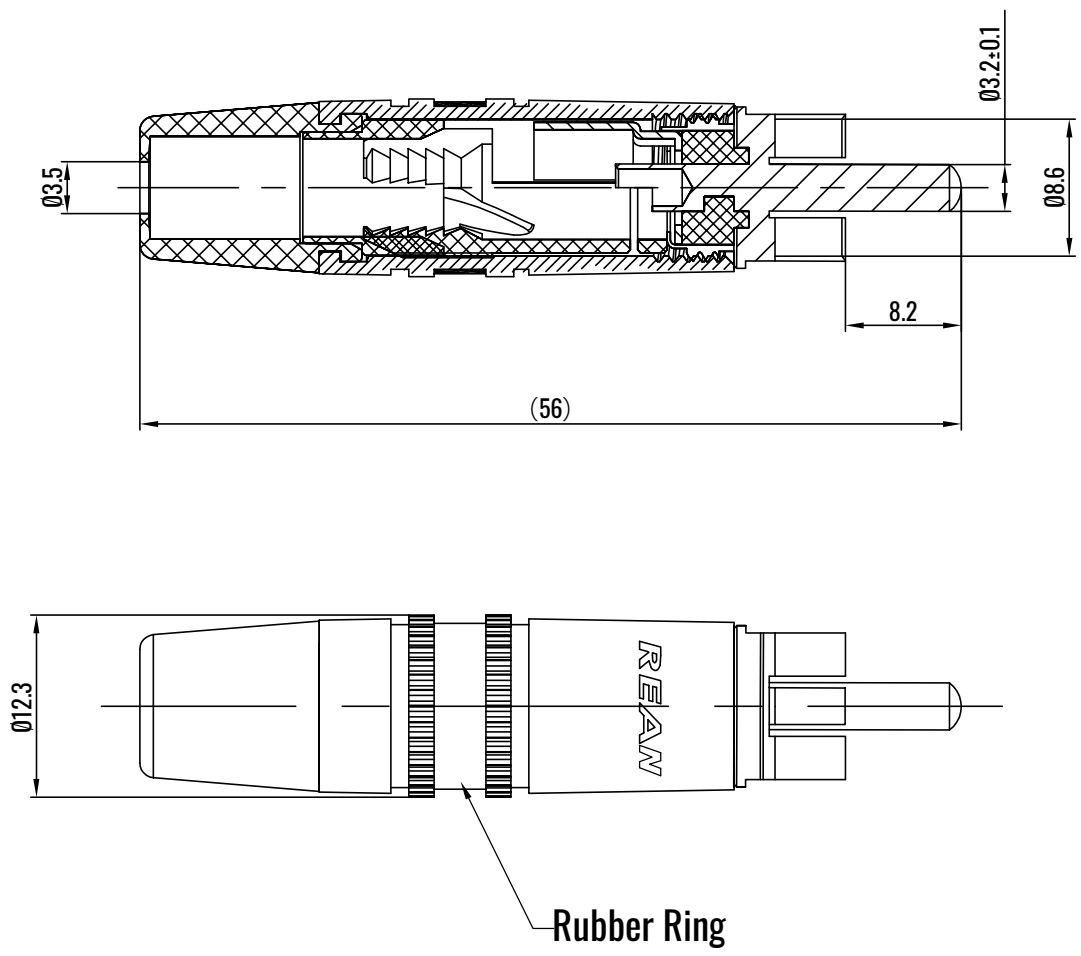

Product Drawing

Rean NYS373-0 - Phono Plug Black

Technical Drawing

Note: "x" indicates color of rubber ring.
NYS373-x
None or 0 - Black
2 - Red