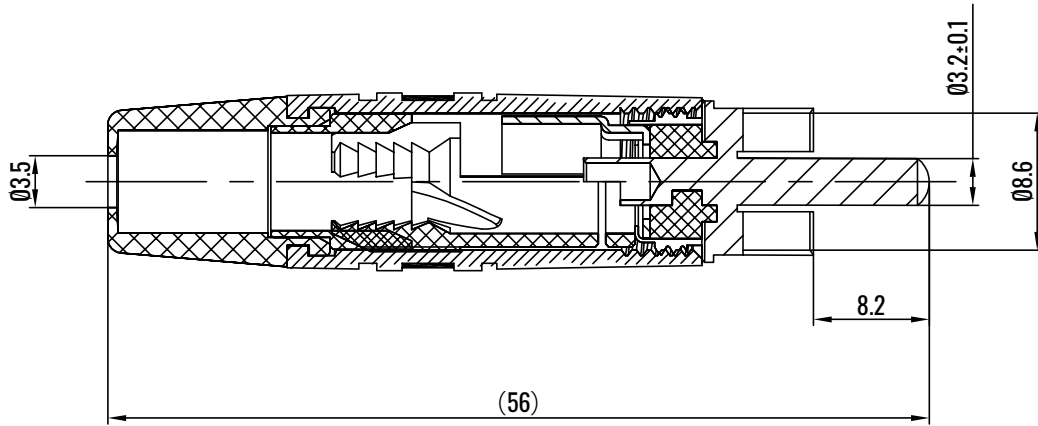

Product Drawing

Rean NYS373-2 - Phono Plug Red

Technical Drawing

Rubber Ring

Note: "x" indicates color of rubber ring.

NYS373-x

None or 0 - Black
2 - Red