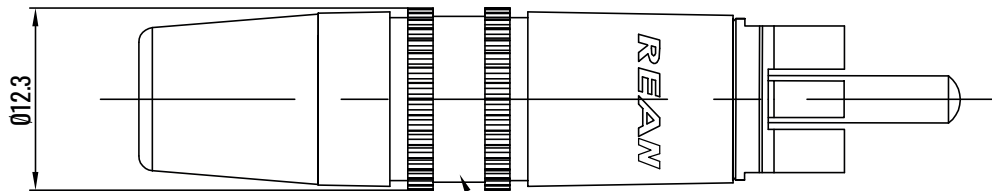

Product Drawing

Rean NYS373-2 - Phono Plug Red

Technical Drawing

Rubber Ring

Note: "x" indicates color of rubber ring.

NYS373-x

None or 0 - Black
2 - Red