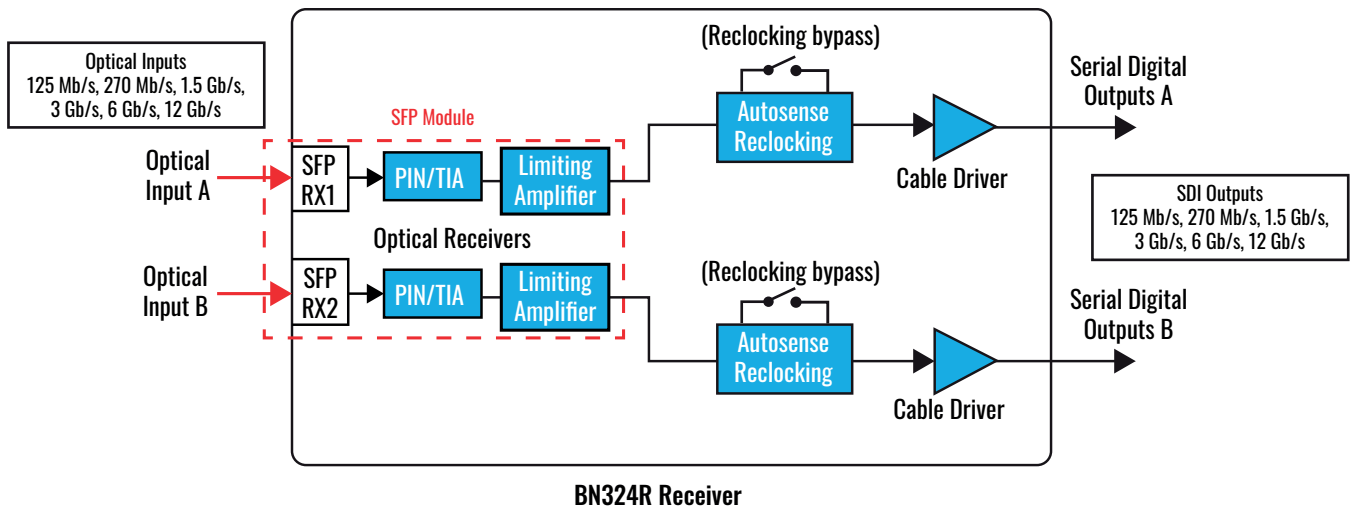

# Schematic Diagram

## Bluebell BN324 Fibre Optic Interface