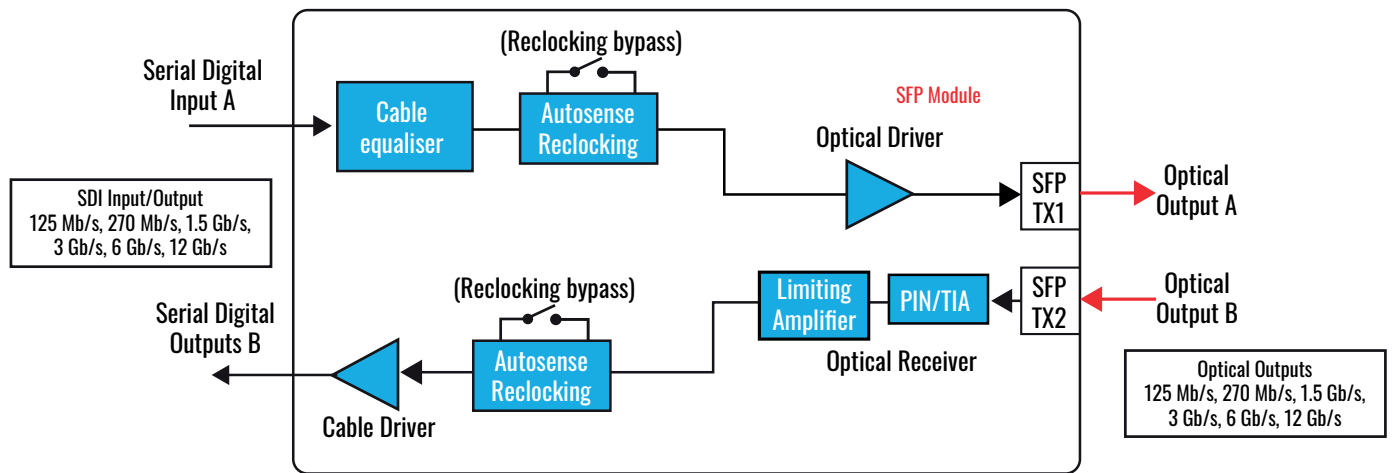

Schematic Diagram

Bluebell BN324 Fibre Optic Interface

BN324TR Transceiver