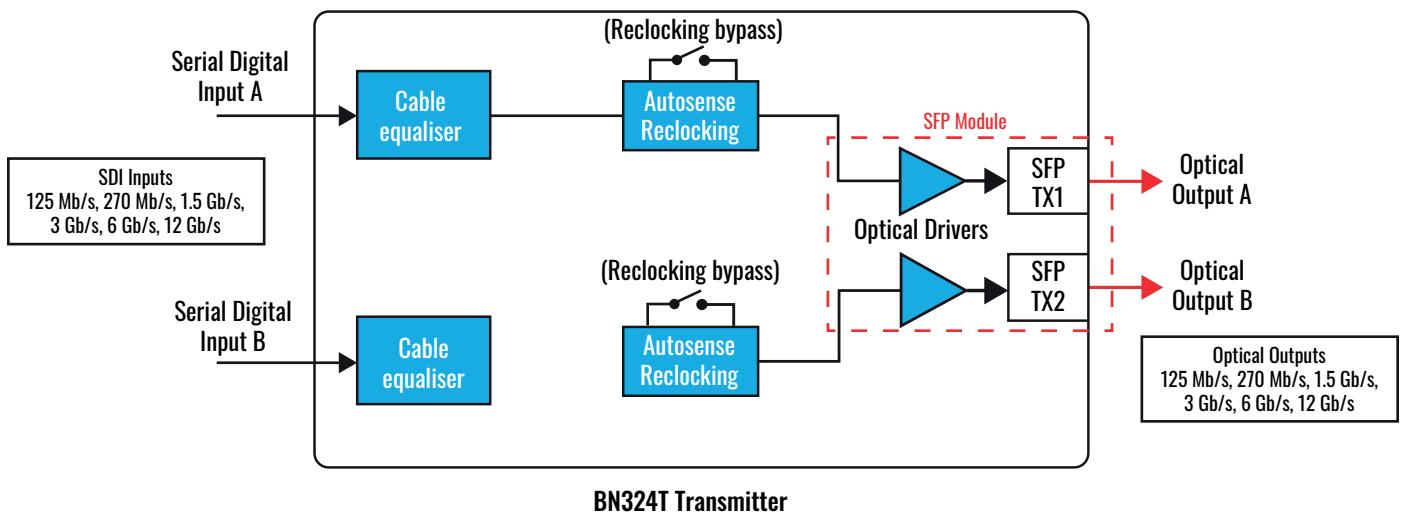

# Schematic Diagram

## Bluebell BN324 Fibre Optic Interface