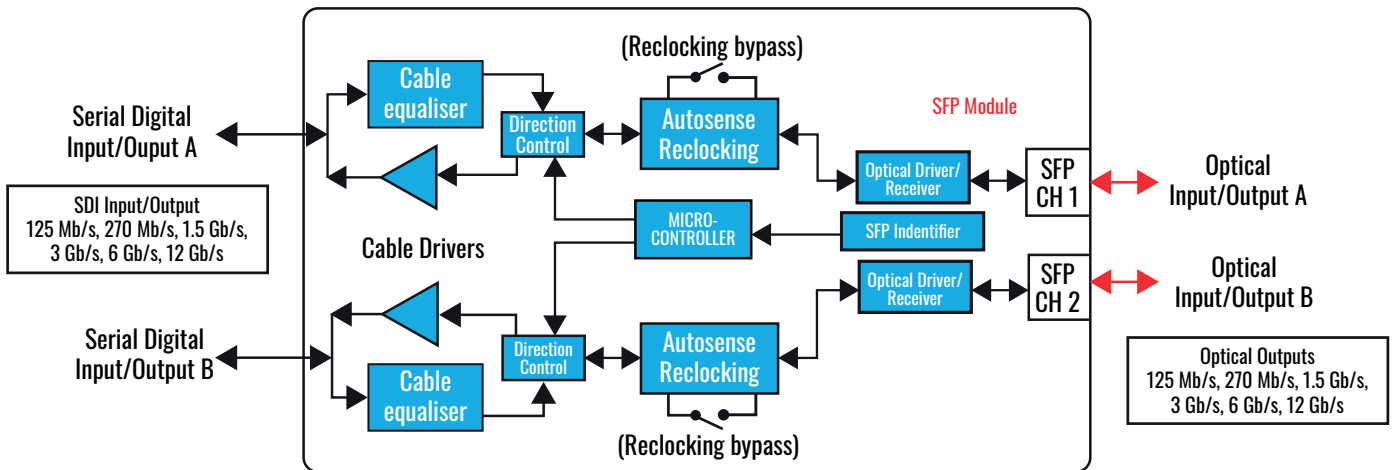

BN324A Adaptive