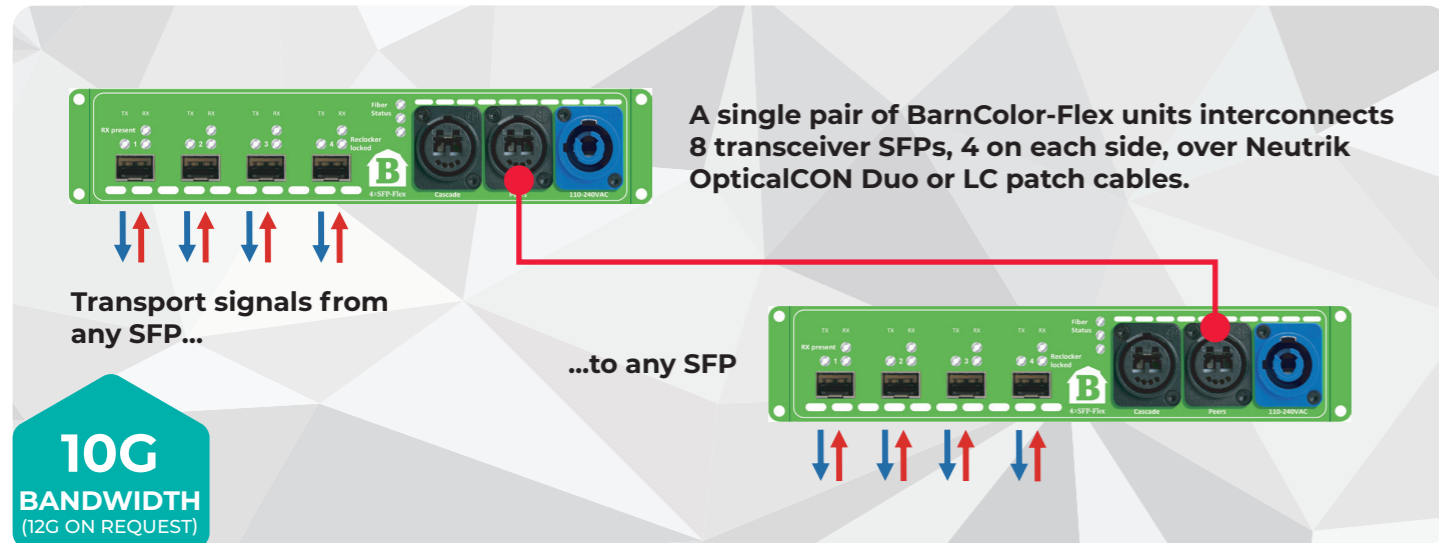

NEW RELEASE

BarnColor 4xSFP-Flex

THE MOST VERSATILE FIBRE OPTIC A/V AND ETHERNET
TRANSPORT DEVICE

THINK BROADCASTING THINK ARGOSY

BarnColor | 4xSFP-FLEX

Designed to supplement the highly flexible BarnColor system, the new BarnColor 4xSFP-Flex provides 4 SFP transceiver cases on each unit and allows you to configure your BarnColor-Flex pairs with the signal processing SFPs needed for your unique application. Up to four different colour units can be cascaded to each other; the system supports up to 16 transceiver cages on each side and allows the transport of 32 signal feeds; 16 feeds forward and 16 returns.

Insert any SFP and the signal will be converted and merged into the signal-stream along with all other signals from this and other cascaded units.

SFP availability in the marketplace is extensive and covers most of the needed signal formats. The 4xSFP-Flex are compliant with all these SFPs regardless of bandwidth, distance or wavelength. 4xSFP-Flex is also compliant with both multimode and singlemode SFPs.

4xSFP-FLEX
IS PART OF THE BARNCOLOR CONCEPT.
THIS MEANS YOU CAN CASCADE 4 DIFFERENT COLORS, REGARDLESS OF THE MODEL, AND GET ALL SIGNALS TRANSMITTED IN ONE FIBRE PAIR.

EXAMPLES OF SFPs BEING USED

- Point to Point (1310nm)
- CWDM
- Multimode
- BNC-SFP
- HDMI-SFP
- Analog Video-SFP
- IP encap/decap-SFP
- RJ45 for internet

1 x pair of singlemode fibre

4 different colours can be cascaded/daisy-chained

- Designed to be cost-effective and an easy to deploy solution for transmitting multiple signals both directions in a single pair of fibre cable.
- BarnColor 4x10G-SFO allows you to handle up to 32x signals (16 forward and 16 return).
- 4 different colours can be cascaded/daisy-chained.
- This flexible system is easy to install, upgrade and use. It is well suited for both fixed and temporary installations.