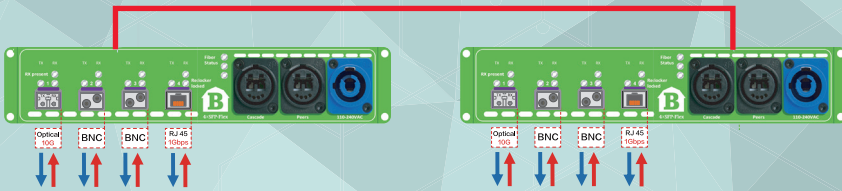

1 x pair of singlemode fibre

4 different colours can be cascaded/daisy-chained

- Designed to be cost-effective and an easy to deploy solution for transmitting multiple signals both directions in a single pair of fibre cable.
- BarnColor 4x10G-SFO allows you to handle up to 32x signals (16 forward and 16 return).
- 4 different colours can be cascaded/daisy-chained.
- This flexible system is easy to install, upgrade and use. It is well suited for both fixed and temporary installations.

1 x pair of singlemode fibre

As long as the colours on each side are different, you can mix any of the BarnColor models in the cascade/daisy-chain

BarnColor | 4xSFP-FLEX

A STANDARD POINT TO POINT TRANSMISSION

- Optical 10G ethernet.
- BNC I/O connectors for cameras supporting SDI (up to 10G - 12G optional).
- RJ45 connector and 12G ethernet.

A MIXED SIGNAL FORMAT SETUP IN A CASCADE

- HDMI x 2.
- BNC connectors for analog video (black & burst).
- RJ45 connector for 1G ethernet.
- 4in 4out 12G SDI.
- 4 x 1G ethernet with PoE.