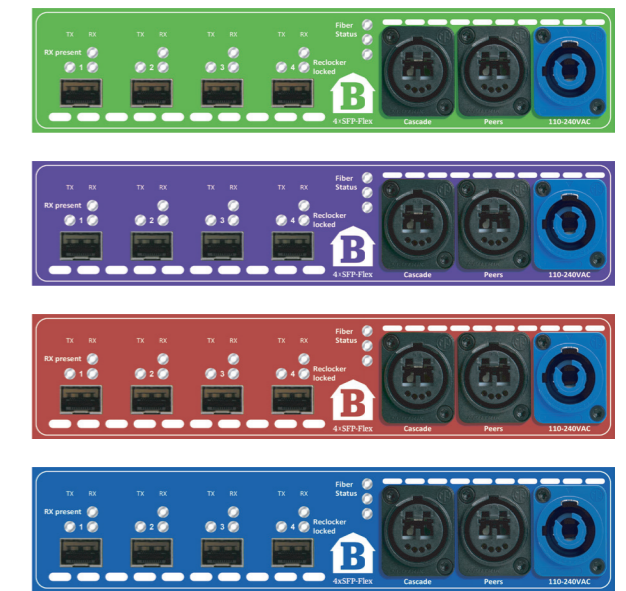

Insert any SFP and the signal will be converted and merged into the signal-stream along with all other signals from this and other cascaded units.

SFP availability in the marketplace is extensive and covers most of the needed signal formats. The 4xSFP-Flex are compliant with all these SFPs regardless of bandwidth, distance or wavelength. 4xSFP-Flex is also compliant with both multimode and singlemode SFPs.

4xSFP-FLEX
IS PART OF THE BARNCOLOR CONCEPT.
THIS MEANS YOU CAN CASCADE 4 DIFFERENT COLORS, REGARDLESS OF THE MODEL, AND GET ALL SIGNALS TRANSMITTED IN ONE FIBRE PAIR.

EXAMPLES OF SFPs BEING USED

- Point to Point (1310nm)
- CWDM
- Multimode
- BNC-SFP
- HDMI-SFP
- Analog Video-SFP
- IP encap/decap-SFP
- RJ45 for internet

1 x pair of singlemode fibre

4 different colours can be cascaded/daisy-chained

- Designed to be cost-effective and an easy to deploy solution for transmitting multiple signals both directions in a single pair of fibre cable.
- BarnColor 4x10G-SFO allows you to handle up to 32x signals (16 forward and 16 return).
- 4 different colours can be cascaded/daisy-chained.
- This flexible system is easy to install, upgrade and use. It is well suited for both fixed and temporary installations.

1 x pair of singlemode fibre

As long as the colours on each side are different, you can mix any of the BarnColor models in the cascade/daisy-chain

BarnColor | 4xSFP-FLEX

A STANDARD POINT TO POINT TRANSMISSION