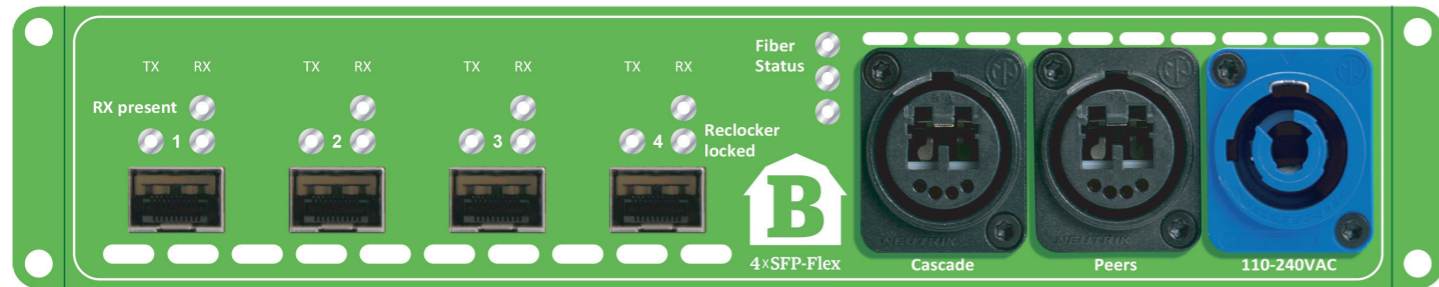

NEW RELEASE

BarnColor 4xSFP-Flex

THE MOST VERSATILE FIBRE OPTIC A/V AND ETHERNET
TRANSPORT DEVICE

THINK BROADCASTING THINK ARGOSY

BarnColor | 4xSFP-FLEX

Designed to supplement the highly flexible BarnColor system, the new BarnColor 4xSFP-Flex provides 4 SFP transceiver cases on each unit and allows you to configure your BarnColor-Flex pairs with the signal processing SFPs needed for your unique application. Up to four different colour units can be cascaded to each other; the system supports up to 16 transceiver cages on each side and allows the transport of 32 signal feeds; 16 feeds forward and 16 returns.

Insert any SFP and the signal will be converted and merged into the signal-stream along with all other signals from this and other cascaded units.

SFP availability in the marketplace is extensive and covers most of the needed signal formats. The 4xSFP-Flex are compliant with all these SFPs regardless of bandwidth, distance or wavelength. 4xSFP-Flex is also compliant with both multimode and singlemode SFPs.

1 x pair of singlemode fibre

4 different colours can be cascaded/daisy-chained

- Designed to be cost-effective and an easy to deploy solution for transmitting multiple signals both directions in a single pair of fibre cable.
- BarnColor 4x10G-SFO allows you to handle up to 32x signals (16 forward and 16 return).
- 4 different colours can be cascaded/daisy-chained.
- This flexible system is easy to install, upgrade and use. It is well suited for both fixed and temporary installations.

1 x pair of singlemode fibre

As long as the colours on each side are different, you can mix any of the BarnColor models in the cascade/daisy-chain

BarnColor | 4xSFP-FLEX

A STANDARD POINT TO POINT TRANSMISSION