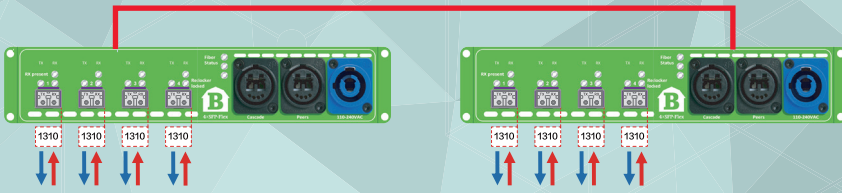

Insert any SFP and the signal will be converted and merged into the signal-stream along with all other signals from this and other cascaded units.

SFP availability in the marketplace is extensive and covers most of the needed signal formats. The 4xSFP-Flex are compliant with all these SFPs regardless of bandwidth, distance or wavelength. 4xSFP-Flex is also compliant with both multimode and singlemode SFPs.

1 x pair of singlemode fibre

4 different colours can be cascaded/daisy-chained

- Designed to be cost-effective and an easy to deploy solution for transmitting multiple signals both directions in a single pair of fibre cable.
- BarnColor 4x10G-SFO allows you to handle up to 32x signals (16 forward and 16 return).
- 4 different colours can be cascaded/daisy-chained.
- This flexible system is easy to install, upgrade and use. It is well suited for both fixed and temporary installations.

1 x pair of singlemode fibre

As long as the colours on each side are different, you can mix any of the BarnColor models in the cascade/daisy-chain

BarnColor | 4xSFP-FLEX

A STANDARD POINT TO POINT TRANSMISSION

- Optical 10G ethernet.
- BNC I/O connectors for cameras supporting SDI (up to 10G - 12G optional).
- RJ45 connector and 12G ethernet.

A MIXED SIGNAL FORMAT SETUP IN A CASCADE

- HDMI x 2.
- BNC connectors for analog video (black & burst).
- RJ45 connector for 1G ethernet.
- 4in 4out 12G SDI.
- 4 x 1G ethernet with PoE.