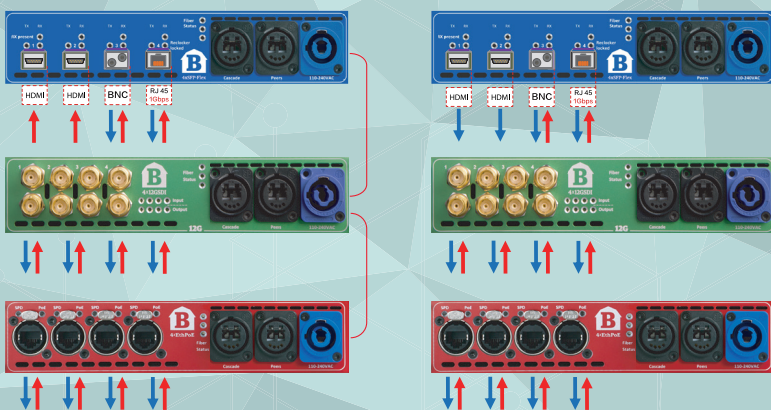

4xSFP-FLEX
IS PART OF THE BARNCOLOR CONCEPT.
THIS MEANS YOU CAN CASCADE 4 DIFFERENT COLORS, REGARDLESS OF THE MODEL, AND GET ALL SIGNALS TRANSMITTED IN ONE FIBRE PAIR.

EXAMPLES OF SFPs BEING USED

- Point to Point (1310nm)
- CWDM
- Multimode
- BNC-SFP
- HDMI-SFP
- Analog Video-SFP
- IP encap/decap-SFP
- RJ45 for internet

1 x pair of singlemode fibre

4 different colours can be cascaded/daisy-chained

- Designed to be cost-effective and an easy to deploy solution for transmitting multiple signals both directions in a single pair of fibre cable.
- BarnColor 4x10G-SFO allows you to handle up to 32x signals (16 forward and 16 return).
- 4 different colours can be cascaded/daisy-chained.
- This flexible system is easy to install, upgrade and use. It is well suited for both fixed and temporary installations.

1 x pair of singlemode fibre

As long as the colours on each side are different, you can mix any of the BarnColor models in the cascade/daisy-chain

BarnColor | 4xSFP-FLEX

A STANDARD POINT TO POINT TRANSMISSION

- Optical 10G ethernet.
- BNC I/O connectors for cameras supporting SDI (up to 10G - 12G optional).
- RJ45 connector and 12G ethernet.

A MIXED SIGNAL FORMAT SETUP IN A CASCADE

- HDMI x 2.
- BNC connectors for analog video (black & burst).
- RJ45 connector for 1G ethernet.
- 4in 4out 12G SDI.
- 4 x 1G ethernet with PoE.