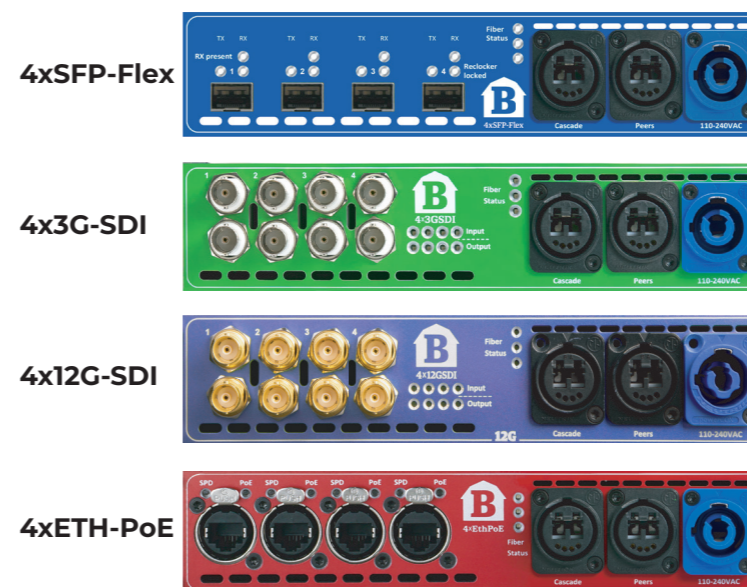

NEW RELEASE

BarnColor 4xSFP-Flex

THE MOST VERSATILE FIBRE OPTIC A/V AND ETHERNET
TRANSPORT DEVICE

THINK BROADCASTING THINK ARGOSY

BarnColor | 4xSFP-FLEX

Designed to supplement the highly flexible BarnColor system, the new BarnColor 4xSFP-Flex provides 4 SFP transceiver cases on each unit and allows you to configure your BarnColor-Flex pairs with the signal processing SFPs needed for your unique application. Up to four different colour units can be cascaded to each other; the system supports up to 16 transceiver cages on each side and allows the transport of 32 signal feeds; 16 feeds forward and 16 returns.

Insert any SFP and the signal will be converted and merged into the signal-stream along with all other signals from this and other cascaded units.

SFP availability in the marketplace is extensive and covers most of the needed signal formats. The 4xSFP-Flex are compliant with all these SFPs regardless of bandwidth, distance or wavelength. 4xSFP-Flex is also compliant with both multimode and singlemode SFPs.

4xSFP-FLEX
IS PART OF THE BARNCOLOR CONCEPT.
THIS MEANS YOU CAN CASCADE 4 DIFFERENT COLORS, REGARDLESS OF THE MODEL, AND GET ALL SIGNALS TRANSMITTED IN ONE FIBRE PAIR.

EXAMPLES OF SFPs BEING USED

- Point to Point (1310nm)
- CWDM
- Multimode
- BNC-SFP
- HDMI-SFP
- Analog Video-SFP
- IP encap/decap-SFP
- RJ45 for internet

1 x pair of singlemode fibre

4 different colours can be cascaded/daisy-chained

- Designed to be cost-effective and an easy to deploy solution for transmitting multiple signals both directions in a single pair of fibre cable.
- BarnColor 4x10G-SFO allows you to handle up to 32x signals (16 forward and 16 return).
- 4 different colours can be cascaded/daisy-chained.
- This flexible system is easy to install, upgrade and use. It is well suited for both fixed and temporary installations.