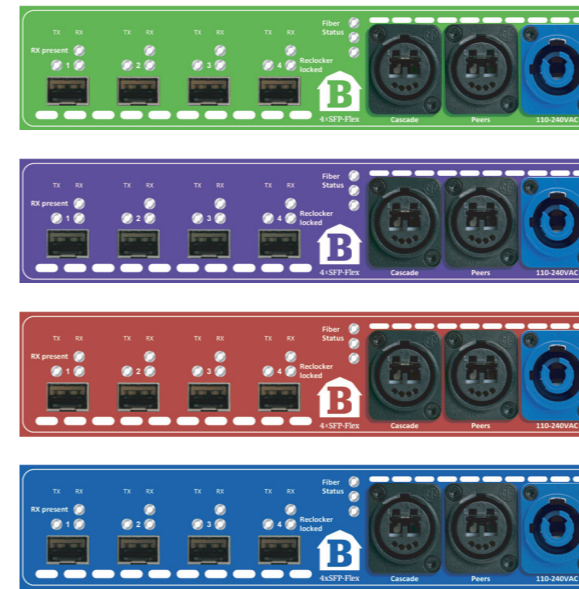

NEW RELEASE

BarnColor 4xSFP-Flex

THE MOST VERSATILE FIBRE OPTIC A/V AND ETHERNET
TRANSPORT DEVICE

THINK BROADCASTING THINK ARGOSY

BarnColor | 4xSFP-FLEX

Designed to supplement the highly flexible BarnColor system, the new BarnColor 4xSFP-Flex provides 4 SFP transceiver cases on each unit and allows you to configure your BarnColor-Flex pairs with the signal processing SFPs needed for your unique application. Up to four different colour units can be cascaded to each other; the system supports up to 16 transceiver cages on each side and allows the transport of 32 signal feeds; 16 feeds forward and 16 returns.

Insert any SFP and the signal will be converted and merged into the signal-stream along with all other signals from this and other cascaded units.

SFP availability in the marketplace is extensive and covers most of the needed signal formats. The 4xSFP-Flex are compliant with all these SFPs regardless of bandwidth, distance or wavelength. 4xSFP-Flex is also compliant with both multimode and singlemode SFPs.

4xSFP-FLEX
IS PART OF THE BARNCOLOR CONCEPT.
THIS MEANS YOU CAN CASCADE 4 DIFFERENT COLORS, REGARDLESS OF THE MODEL, AND GET ALL SIGNALS TRANSMITTED IN ONE FIBRE PAIR.

EXAMPLES OF SFPs BEING USED

- Point to Point (1310nm)
- CWDM
- Multimode
- BNC-SFP
- HDMI-SFP
- Analog Video-SFP
- IP encap/decap-SFP
- RJ45 for internet

1 x pair of singlemode fibre

4 different colours can be cascaded/daisy-chained

- Designed to be cost-effective and an easy to deploy solution for transmitting multiple signals both directions in a single pair of fibre cable.
- BarnColor 4x10G-SFO allows you to handle up to 32x signals (16 forward and 16 return).
- 4 different colours can be cascaded/daisy-chained.
- This flexible system is easy to install, upgrade and use. It is well suited for both fixed and temporary installations.