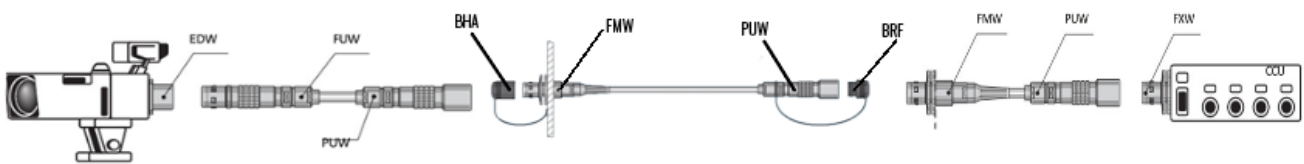

HD CAMERA CHAIN

Product	SKU
1m Draka LSOH (ECA) Lemo FMW - PUW	BY-92-3001
2m Draka LSOH (ECA) Lemo FMW - PUW	BY-92-3002
3m Draka LSOH (ECA) Lemo FMW - PUW	BY-92-3003
5m Draka LSOH (ECA) Lemo FMW - PUW	BY-92-3005
10m Draka LSOH (ECA) Lemo FMW - PUW	BY-92-3010
15m Draka LSOH (ECA) Lemo FMW - PUW	BY-92-3015
20m Draka LSOH (ECA) Lemo FMW - PUW	BY-92-3020
25m Draka LSOH (ECA) Lemo FMW - PUW	BY-92-3025
50m Draka LSOH (ECA) Lemo FMW - PUW	BY-92-3050
75m Draka LSOH (ECA) Lemo FMW - PUW	BY-92-3075
100m Draka LSOH (ECA) Lemo FMW - PUW	BY-92-3100