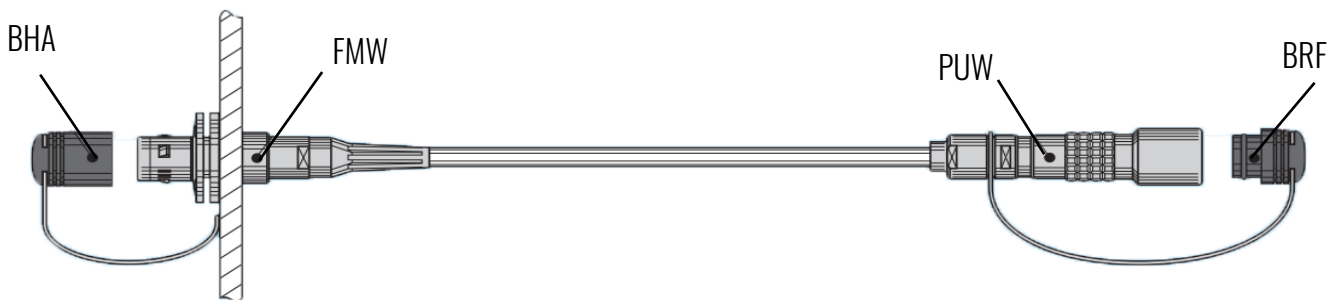

## Description

Industry standard HDTV camera cable assemblies are used for connecting Professional HD cameras to the CCU. Cables are assembled using Lemo 3K93C connectors which conform to SMPTE 304m on a choice of premium cables conforming to SMPTE 311m. Cables are available in sizes from 1m to 500m, lengths 100m and above supplied on single-use wooden drums.

All assemblies are manufactured in house and undergo a stringent quality control process. Every cable is measured for insertion and return loss and consistently performs above industry standards. Additionally, all optical termini are 3D mapped and checked for conformance to EN 61300-3-23. Argosy is a certified Lemo termination partner.

## Technical Specification

Components	Specifications
Connector 1	Lemo FMW.3K.93C + GMA Strain Relief Boot & BHA Dust cap
Connector 2	Lemo PUW.3K.93C + GMP Rubber Boot
Length	From 1m, Up To 1000m
Cable Type	Argosy Hyper <i>flex</i> , Belden 7804EPU, Furukawa AMS - (see individual cable datasheets)