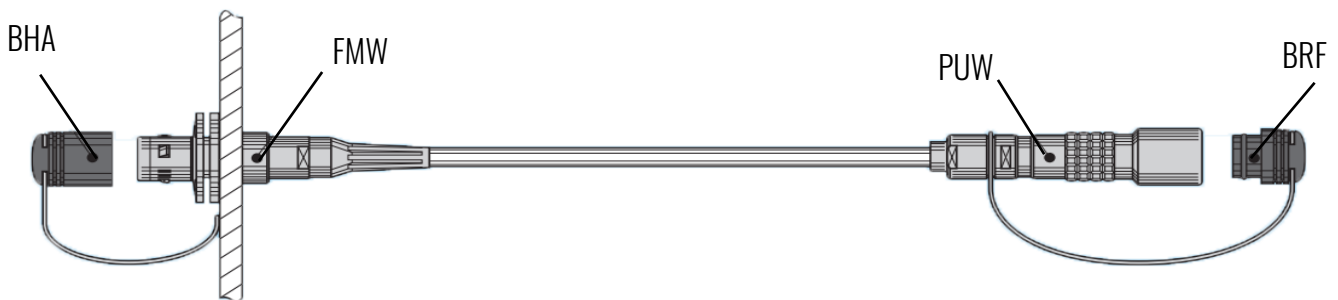

Product Data Sheet

Draka LSOH (CCA) Lemo FMW - PUW

Description

Industry standard HDTV camera cable assemblies are used for connecting Professional HD cameras to the CCU. Cables are assembled using Lemo 3K93C connectors which conform to SMPTE 304m on a choice of premium cables conforming to SMPTE 311m. Cables are available in sizes from 1m to 500m, lengths 100m and above supplied on single-use wooden drums.

All assemblies are manufactured in house and undergo a stringent quality control process. Every cable is measured for insertion and return loss and consistently performs above industry standards. Additionally, all optical termini are 3D mapped and checked for conformance to EN 61300-3-23. Argosy is a certified Lemo termination partner.

Product Data Sheet

Draka LSOH (CCA) Lemo FMW - PUW

Technical Specification

Components	Specifications
Connector 1	Lemo FMW.3K.93C + GMA Strain Relief Boot & BHA Dust cap
Connector 2	Lemo PUW.3K.93C + GMP Rubber Boot
Length	From 1m, Up To 1000m
Cable Type	Argosy Hyper <i>flex</i> , Belden 7804EPU, Furukawa AMS - (see individual cable datasheets)