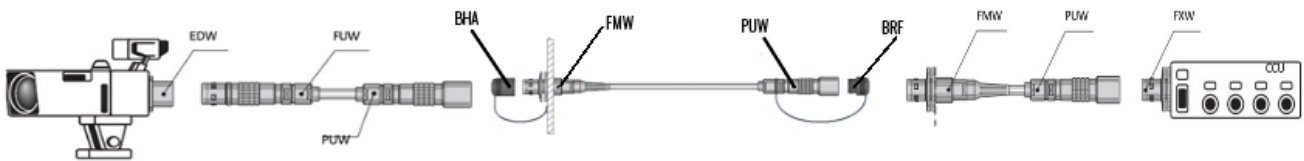

HD CAMERA CHAIN

Product	SKU
1m Draka LSOH (CCA) Lemo FMW - PUW	BY-92-2001
2m Draka LSOH (CCA) Lemo FMW - PUW	BY-92-2002
3m Draka LSOH (CCA) Lemo FMW - PUW	BY-92-2003
5m Draka LSOH (CCA) Lemo FMW - PUW	BY-92-2005
10m Draka LSOH (CCA) Lemo FMW - PUW	BY-92-2010
15m Draka LSOH (CCA) Lemo FMW - PUW	BY-92-2015
20m Draka LSOH (CCA) Lemo FMW - PUW	BY-92-2020
25m Draka LSOH (CCA) Lemo FMW - PUW	BY-92-2025
50m Draka LSOH (CCA) Lemo FMW - PUW	BY-92-2050
75m Draka LSOH (CCA) Lemo FMW - PUW	BY-92-2075
100m Draka LSOH (CCA) Lemo FMW - PUW	BY-92-2100