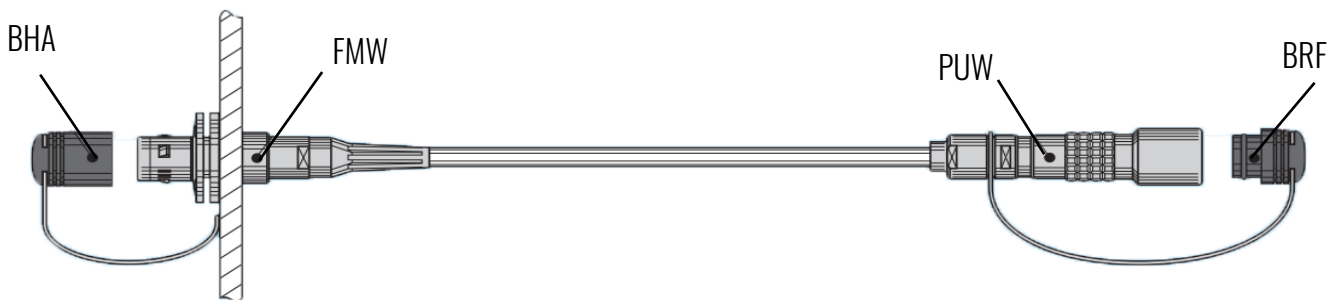

# Product Data Sheet

Belden 7804ELY Lemo FMW - PUW

## Description

Industry standard HDTV camera cable assemblies are used for connecting Professional HD cameras to the CCU. Cables are assembled using Lemo 3K93C connectors which conform to SMPTE 304m on a choice of premium cables conforming to SMPTE 311m. Cables are available in sizes from 1m to 500m, lengths 100m and above supplied on single-use wooden drums.

All assemblies are manufactured in house and undergo a stringent quality control process. Every cable is measured for insertion and return loss and consistently performs above industry standards. Additionally, all optical termini are 3D mapped and checked for conformance to EN 61300-3-23. Argosy is a certified Lemo termination partner.

## Technical Specification

Components	Specifications
Connector 1	Lemo FMW.3K.93C + GMA Strain Relief Boot & BHA Dust cap
Connector 2	Lemo PUW.3K.93C + GMP Rubber Boot
Length	From 1m, Up To 1000m
Cable Type	Argosy Hyper <i>flex</i> , Belden 7804EPU, Furukawa AMS - (see individual cable datasheets)