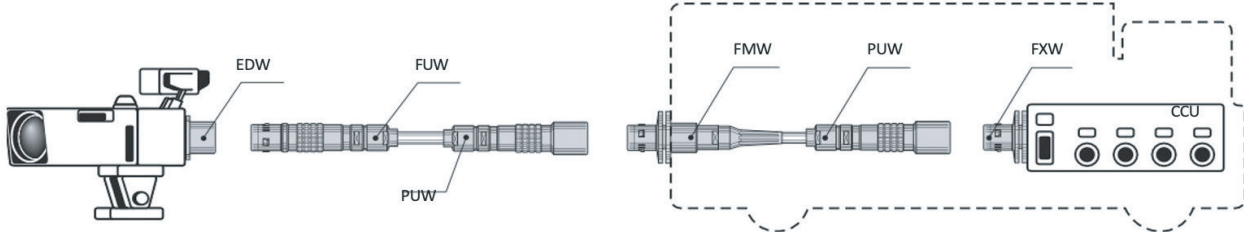

All assemblies are manufactured in-house and undergo stringent quality control processes. Every cable is measured for insertion and return loss and consistently performs above industry standards. Additionally, all optical termini are 3D mapped and checked for conformance to EN 61300-3-23. Argosy is a certified Lemo termination partner.

Product Data Sheet

Belden 7804EPU PUR Lemo FUW - PUW

Key Benefits

- Assembled using Lemo 3K.93C connectors
- Choice Of Cables, Argosy, Belden, Furukawa
- Terminated by a Certified Lemo termination partner
- Every cable undergoes a stringent quality control process
- Performs above industry standard for optical loss
- A variety of drum solutions are available

Technical Specification

HD CAMERA CHAIN

Components	Specifications
Connector 1	Lemo FUW..3K.93C + GMF Rubber Boot + Green Gaiter
Connector 2	Lemo PUW.3K.93C + GMP Rubber Boot + Red Gaiter
Length	1m – 1000m
Cable Type	Argosy HYPERflex , Belden 7804EPU, Furukawa AMS - (see individual cable datasheets)