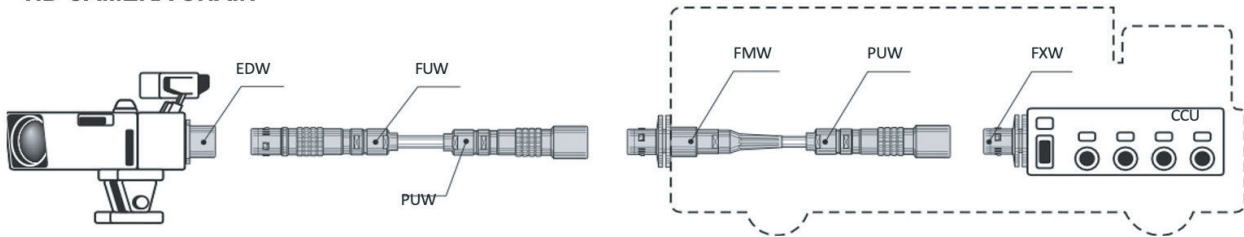

Product Data Sheet

Furukawa A Grade Lemo FUW - PUW

Description

Industry standard HDTV camera cable assemblies are used for the connection of Professional HD cameras to the CCU. Cables are assembled using Lemo 3K93C connectors which conform to SMPTE 304m on a choice of premium cables conforming to SMPTE 311m.

Product Data Sheet

Furukawa A Grade Lemo FUW - PUW

Key Benefits

- Assembled using Lemo 3K.93C connectors
- Choice Of Cables, Argosy, Belden, Furukawa
- Terminated by a Certified Lemo termination partner
- Every cable undergoes a stringent quality control process
- Performs above industry standard for optical loss
- A variety of drum solutions are available

Technical Specification

HD CAMERA CHAIN

Components	Specifications
Connector 1	Lemo FUW..3K.93C + GMF Rubber Boot + Green Gaiter
Connector 2	Lemo PUW.3K.93C + GMP Rubber Boot + Red Gaiter
Length	1m – 1000m
Cable Type	Argosy HYPERflex , Belden 7804EPU, Furukawa AMS - (see individual cable datasheets)