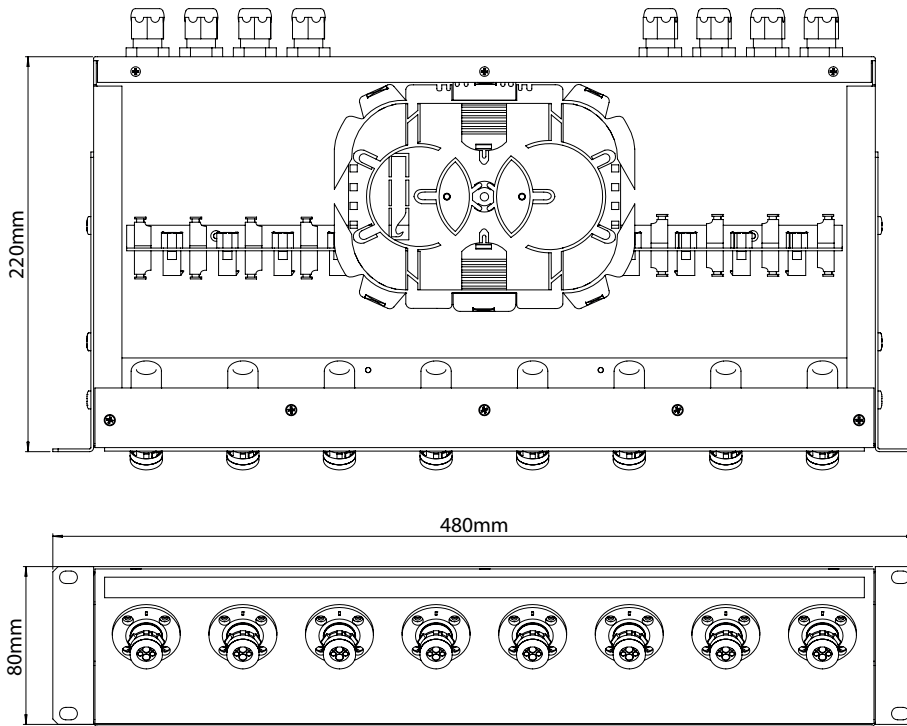

Product Data Sheet

Argosy 2U SMPTE Splice Tray FXW

Technical Drawings

ACCESSORIES INCLUDED:

- LC SM pigtails (1m ea.) - 1 each Yellow & Blue per connector
- Fusion splice protectors
- Mate-N-Lok connector housing with crimp contacts
- LC coupler (duplex) loaded
- Compression Gland suitable for 9.2mm