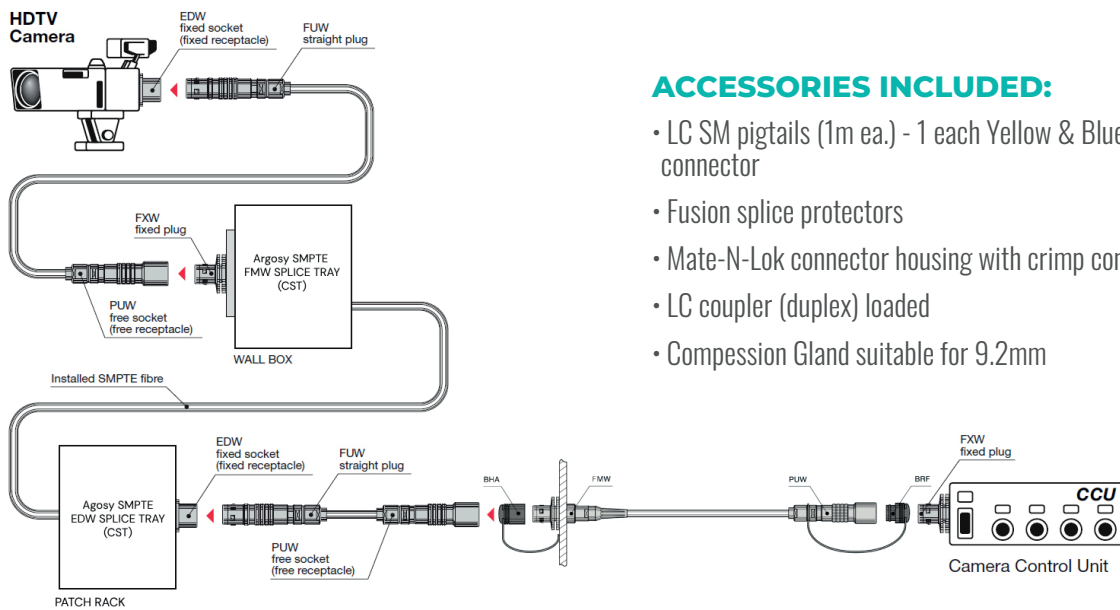

IDEAL FOR

Broadcast professionals and technicians seeking a reliable, efficient solution for integrating and managing SMPTE camera chains, whether in the studio or on location. The Argosy 2RU SMPTE Compact Splice Box/Tray is the perfect addition to any setup, offering unmatched ease of use and reliability.

ELEVATE YOUR BROADCASTING SETUP

Opt for the Argosy 2RU SMPTE Compact Splice Box/Tray for a seamless, efficient, and reliable camera chain integration solution. Experience the difference in operational efficiency and reliability. Do get in touch today to learn more or to place an order.

Technical Specification

Argosy 2U SMPTE Splice Tray FXW	
Materials	Fibre connector type: LC, singlemode
Chassis: Aluminium alloy	Adaptor: LC, duplex, LC-LC
Internal brackets: Mild steel	Splice cassette: Speedway Cassette
Mounting brackets: Mild steel	Dimensions
Finish: Black RAL 9005 Mat Powder Coat	Rack Ears Pitch: 32.5mm
Connectors	Overall dimensions W x H x D (mm): 480 x 80 x 220
Electrical/Power: AMP Mate-N-Lok (Plug/Socket)	Mounting type: 2U, rackmount/wall mount

Product Data Sheet

Argosy 2U SMPTE Splice Tray FXW

Technical Drawings

ACCESSORIES INCLUDED:

- LC SM pigtails (1m ea.) - 1 each Yellow & Blue per connector
- Fusion splice protectors
- Mate-N-Lok connector housing with crimp contacts
- LC coupler (duplex) loaded
- Compression Gland suitable for 9.2mm