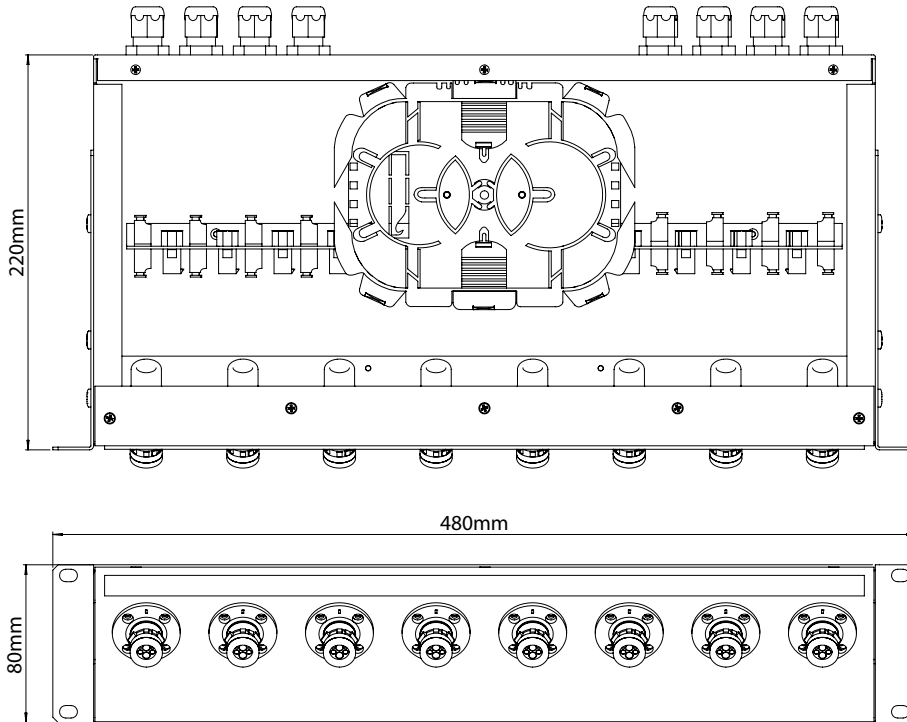

Product Data Sheet

Argosy 2U SMPTE Splice Tray EDW

Technical Drawings

ACCESSORIES INCLUDED:

- LC SM pigtails (1m ea.) - 1 each Yellow & Blue per connector
- Fusion splice protectors
- Mate-N-Lok connector housing with crimp contacts
- LC coupler (duplex) loaded
- Compression Gland suitable for 9.2mm