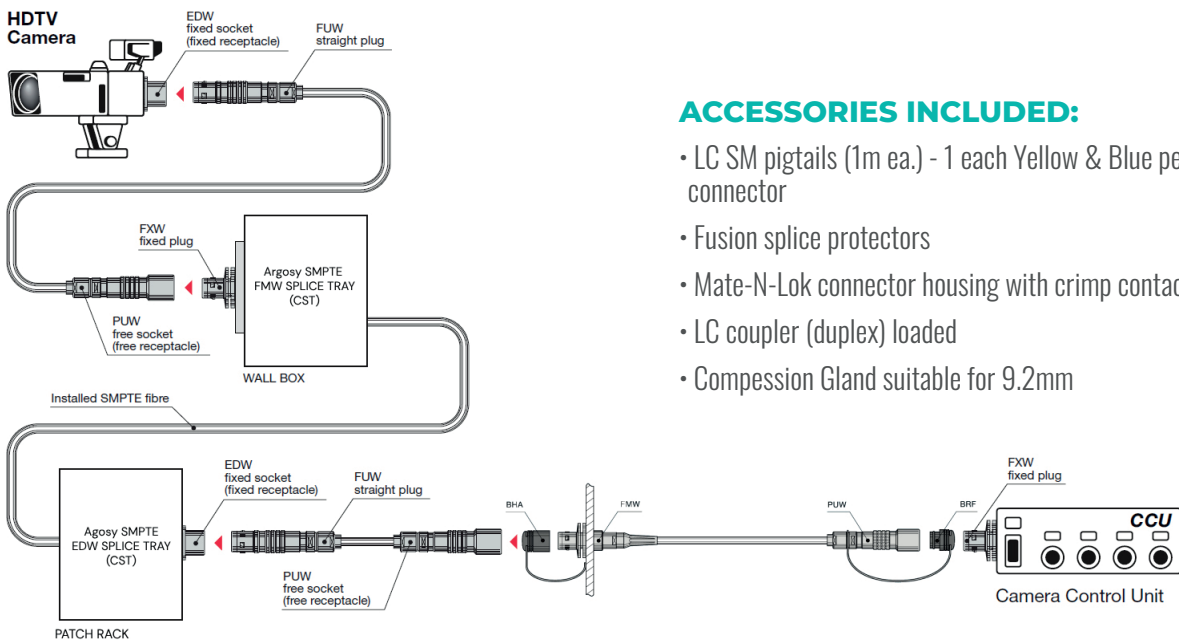

Product Data Sheet

Argosy 2U SMPTE Splice Tray EDW

Technical Drawings

ACCESSORIES INCLUDED:

- LC SM pigtails (1m ea.) - 1 each Yellow & Blue per connector
- Fusion splice protectors
- Mate-N-Lok connector housing with crimp contacts
- LC coupler (duplex) loaded
- Compression Gland suitable for 9.2mm