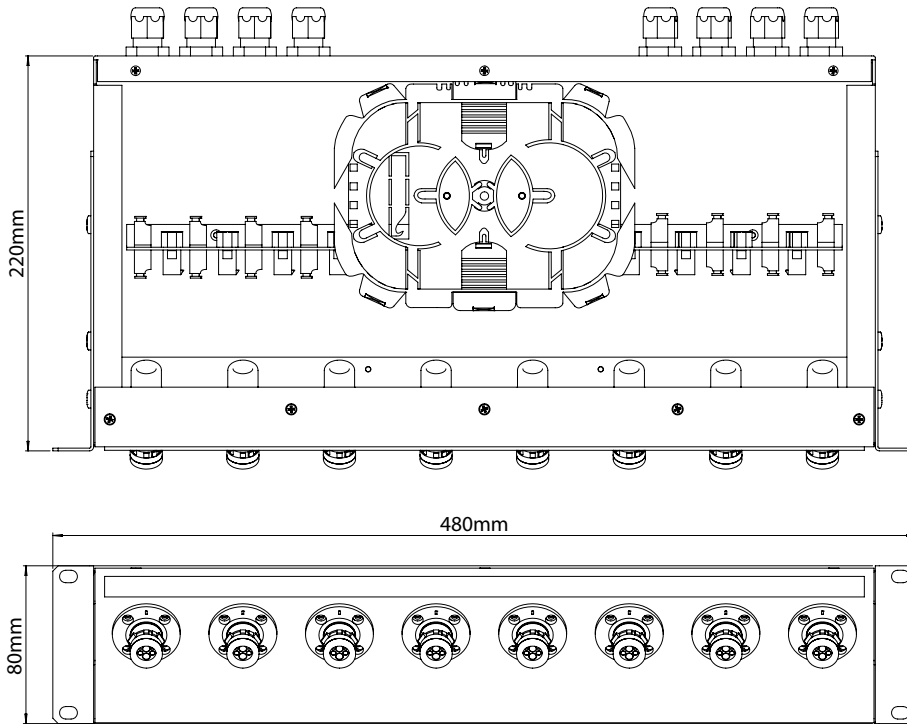

Product Drawings

Argosy 2U SMPTE Splice Tray EDW

Technical Drawings

ACCESSORIES INCLUDED:

- LC SM pigtails (1m ea.) - 1 each Yellow & Blue per connector
- Fusion splice protectors
- Mate-N-Lok connector housing with crimp contacts
- LC coupler (duplex) loaded
- Compression Gland suitable for 9.2mm