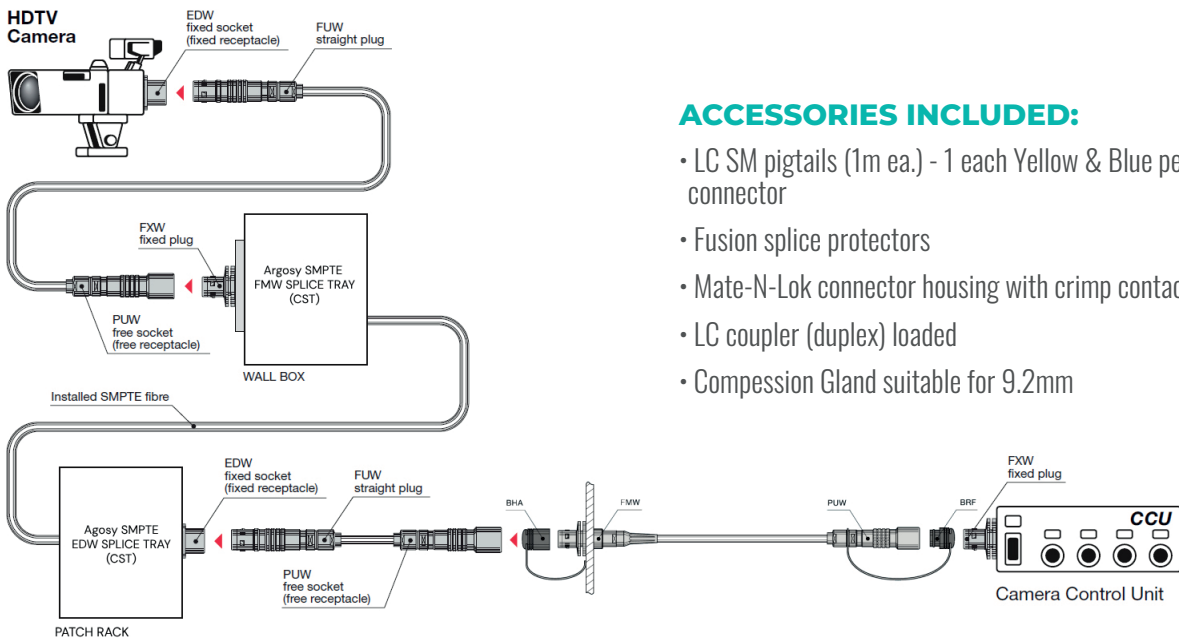

Product Drawings

Argosy 2U SMPTE Splice Tray EDW

Technical Drawings

ACCESSORIES INCLUDED:

- LC SM pigtails (1m ea.) - 1 each Yellow & Blue per connector
- Fusion splice protectors
- Mate-N-Lok connector housing with crimp contacts
- LC coupler (duplex) loaded
- Compression Gland suitable for 9.2mm